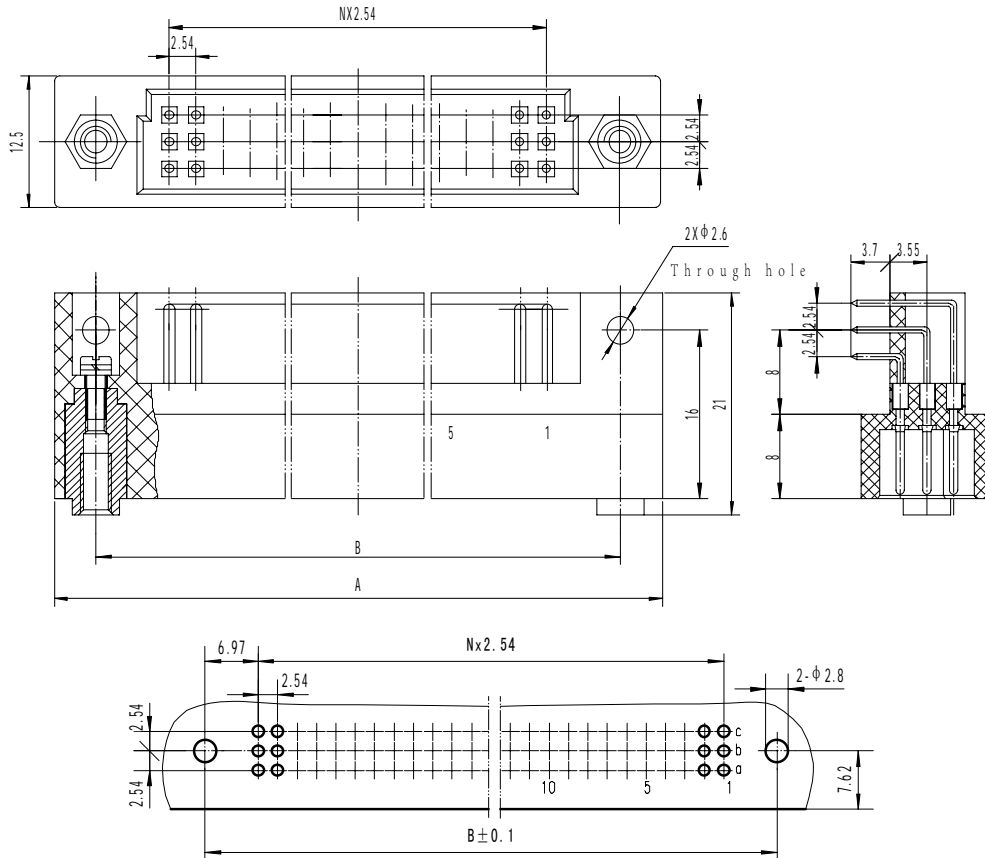

RFU-JW-01 RFU-JW-01 elbow plug (locking function)

RFU-KH-01 RFU-KH-01 straight receptacle (locking function)

No.	Type	A	B	N	No.	Type	A	B	N
1	RFU-45	57.30	49.50	14	8	RFU-150	146.20	138.40	49
2	RFU-60	70.00	62.20	19	9	RFU-165	158.90	151.10	54
3	RFU-75	82.70	74.90	24	10	RFU-180	171.60	163.80	59
4	RFU-90	95.40	87.60	29	11	RFU-195	184.30	176.50	64
5	RFU-10	108.10	100.30	34	12	RFU-21	197.00	189.20	69

	5					0			
6	RFU-12 0	120.80	113.00	39	13	RFU-24 0	222.40	214.60	79
7	RFU-13 5	133.50	125.70	44					