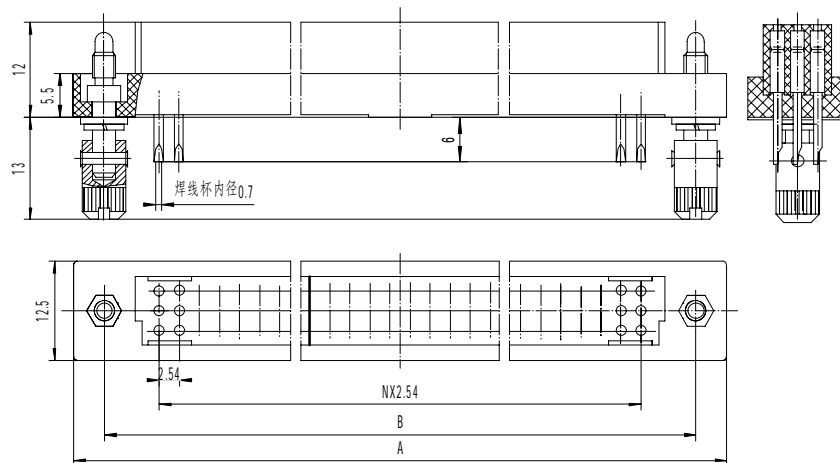

RFU-JW-01 RFU-JW-01 elbow plug (locking function)

RFU-KH-01 RFU-KH-01 straight receptacle (locking function)

No.	Type	A	B	N	No.	Type	A	B	N
1	RFU-45	57.30	49.50	14	8	RFU-150	146.20	138.40	49
2	RFU-60	70.00	62.20	19	9	RFU-165	158.90	151.10	54
3	RFU-75	82.70	74.90	24	10	RFU-180	171.60	163.80	59
4	RFU-90	95.40	87.60	29	11	RFU-195	184.30	176.50	64
5	RFU-10	108.10	100.30	34	12	RFU-21	197.00	189.20	69

	5					0			
6	RFU-12 0	120.80	113.00	39	13	RFU-24 0	222.40	214.60	79
7	RFU-13 5	133.50	125.70	44					