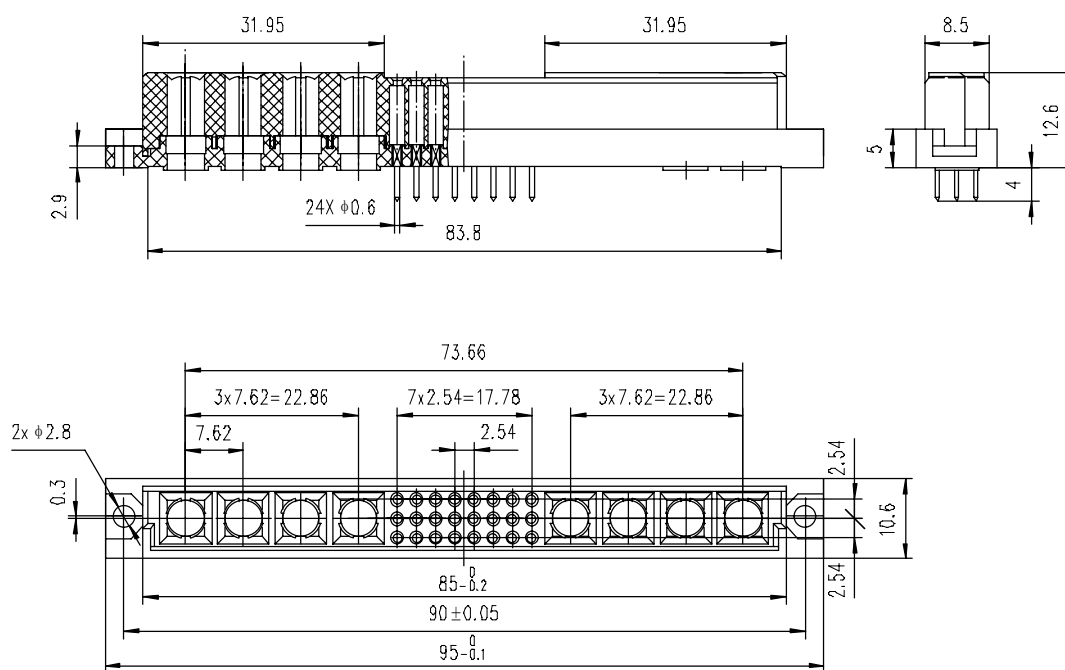

#### Receptacle

Type	L
OT34-4206-X1	2.5
OT34-4206-X2	4.0

### 2408 insert arrangement (24 cores LF contacts, 8 cores special contacts)

### Receptacle

Type	L
OT34-2408-X1	2.5
OT34-2408-X2	4.0

0610 insert arrangement (6 cores LF contacts, 10 cores special contacts)

Plug

Receptacle

Type	L
OT34-0610-X1	2.5
OT34-0610-X2	4.0