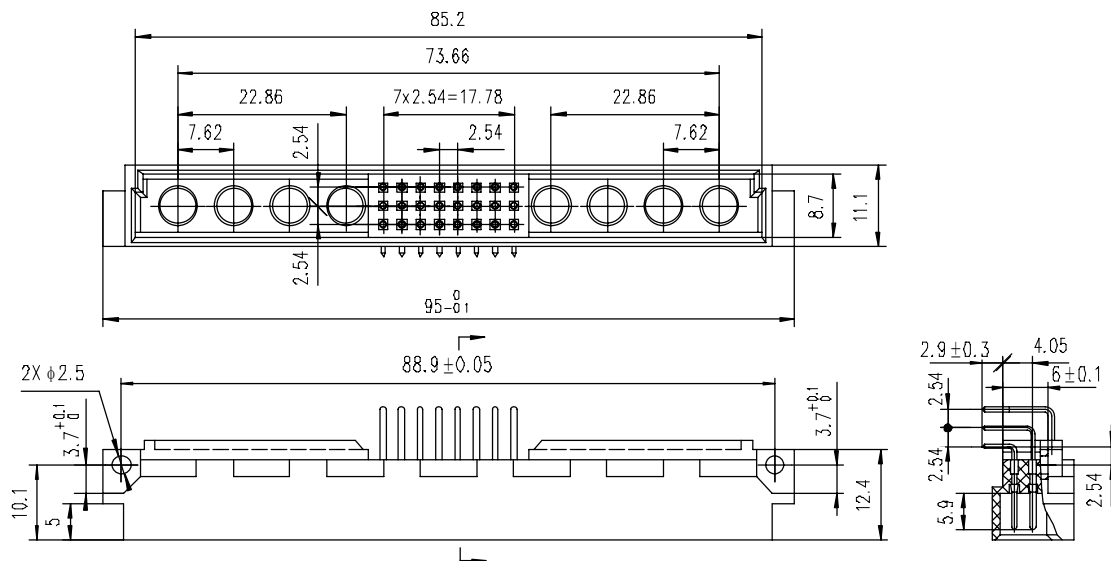

Receptacle

Type	L
OT34-2408-X1	2.5
OT34-2408-X2	4.0

0610 insert arrangement (6 cores LF contacts, 10 cores special contacts)

Plug