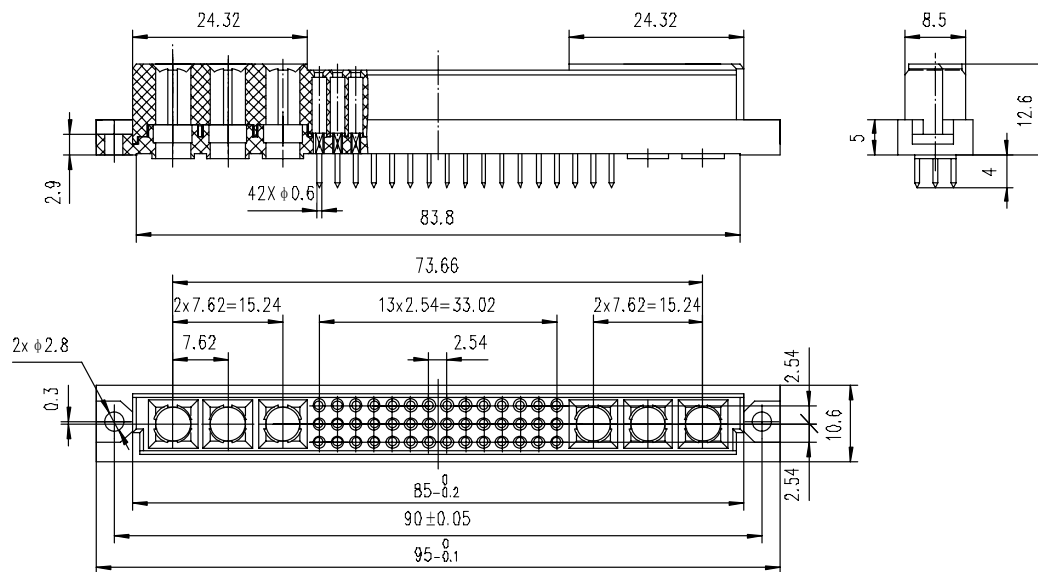

6004 insert arrangement (60 cores LF contacts, 4 cores special contacts)

Plug

Receptacle

Type	L
OT34-6004-X1	2.5
OT34-6004-X2	4.0

### 4206 insert arrangement (42 cores LF contacts, 6 cores special contacts)

#### Receptacle

Type	L
OT34-4206-X1	2.5
OT34-4206-X2	4.0

### 2408 insert arrangement (24 cores LF contacts, 8 cores special contacts)