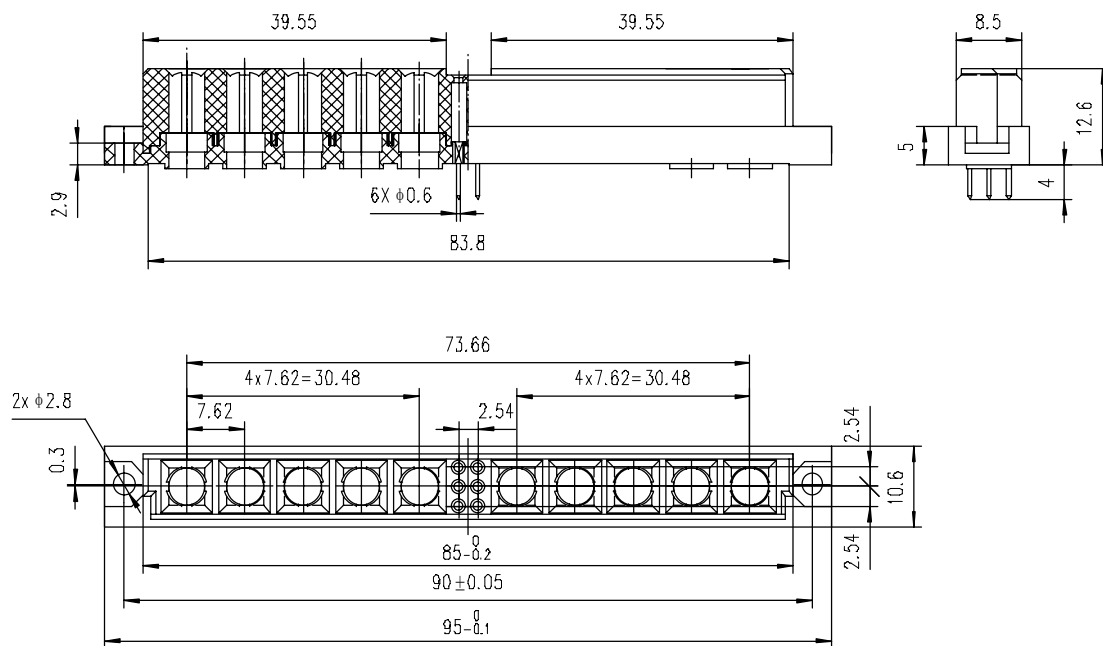

### 2408 insert arrangement (24 cores LF contacts, 8 cores special contacts)

### Receptacle

Type	L
OT34-2408-X1	2.5
OT34-2408-X2	4.0

0610 insert arrangement (6 cores LF contacts, 10 cores special contacts)

Plug

Receptacle

Type	L
OT34-0610-X1	2.5
OT34-0610-X2	4.0