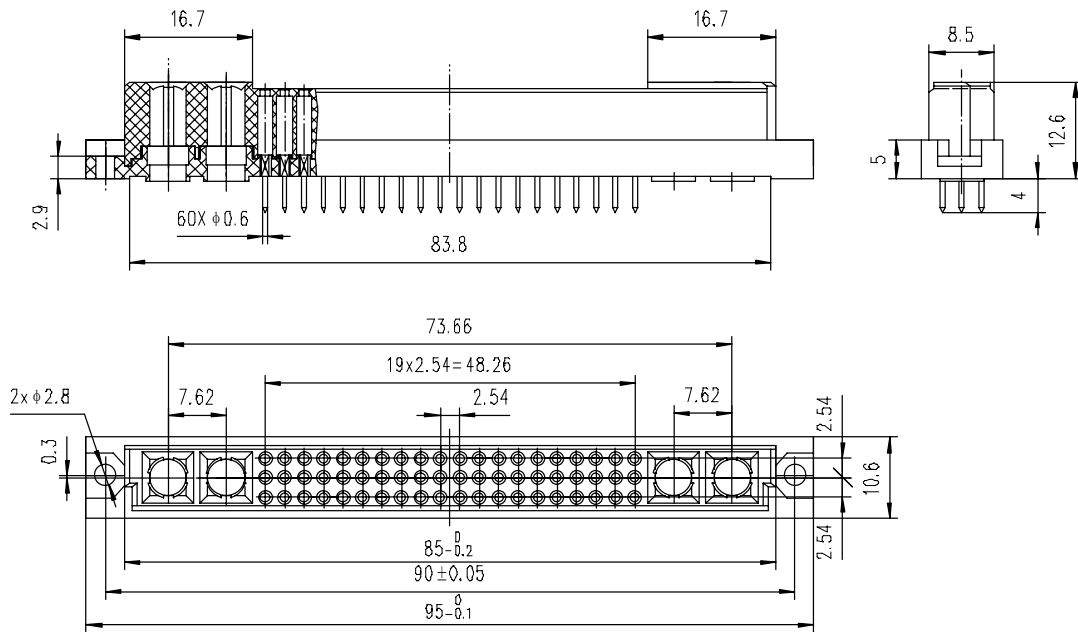

6004 insert arrangement (60 cores LF contacts, 4 cores special contacts)

Plug

Receptacle

Type	L
OT34-6004-X1	2.5
OT34-6004-X2	4.0

### 4206 insert arrangement (42 cores LF contacts, 6 cores special contacts)

#### Receptacle

Type	L
OT34-4206-X1	2.5
OT34-4206-X2	4.0

### 2408 insert arrangement (24 cores LF contacts, 8 cores special contacts)