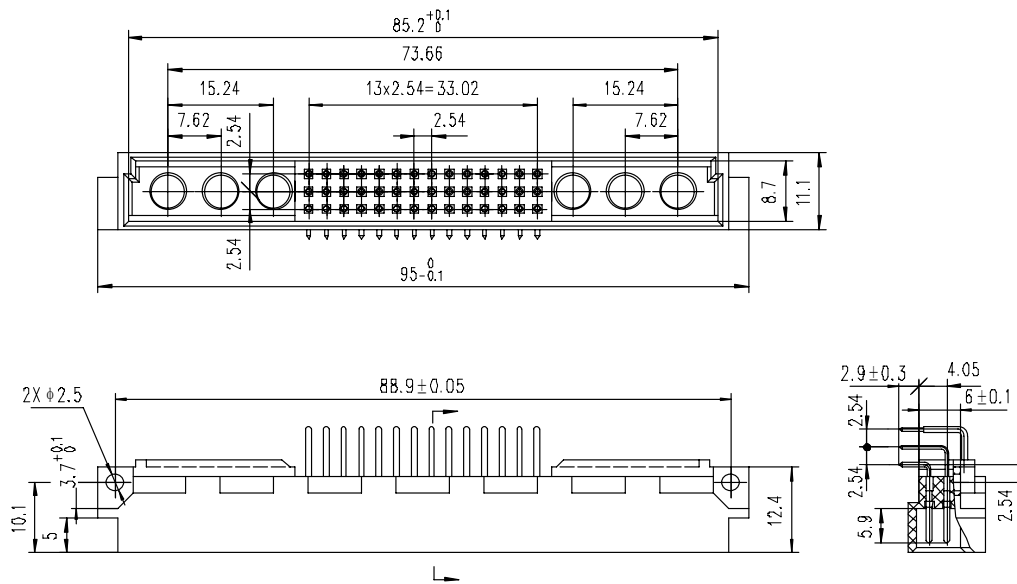

6004 insert arrangement (60 cores LF contacts, 4 cores special contacts)

Plug

Receptacle

Type	L
OT34-6004-X1	2.5
OT34-6004-X2	4.0

### 4206 insert arrangement (42 cores LF contacts, 6 cores special contacts)

#### Receptacle

Type	L
OT34-4206-X1	2.5
OT34-4206-X2	4.0

### 2408 insert arrangement (24 cores LF contacts, 8 cores special contacts)