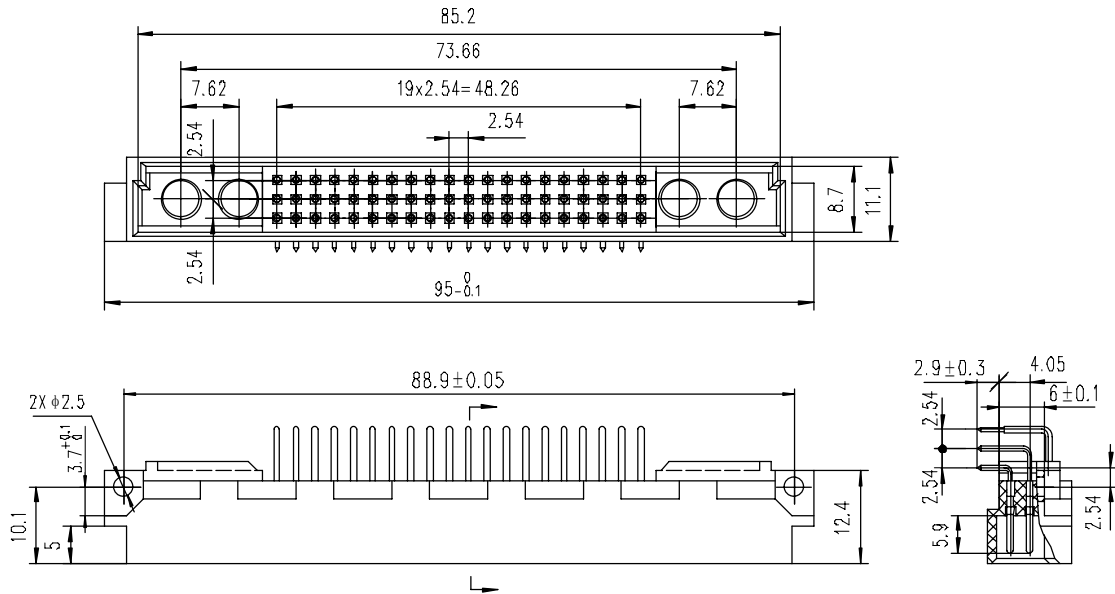

6004 insert arrangement (60 cores LF contacts, 4 cores special contacts)

Plug

Receptacle

Type	L
OT34-6004-X1	2.5
OT34-6004-X2	4.0

### 4206 insert arrangement (42 cores LF contacts, 6 cores special contacts)

#### Receptacle

Type	L
OT34-4206-X1	2.5
OT34-4206-X2	4.0

### 2408 insert arrangement (24 cores LF contacts, 8 cores special contacts)