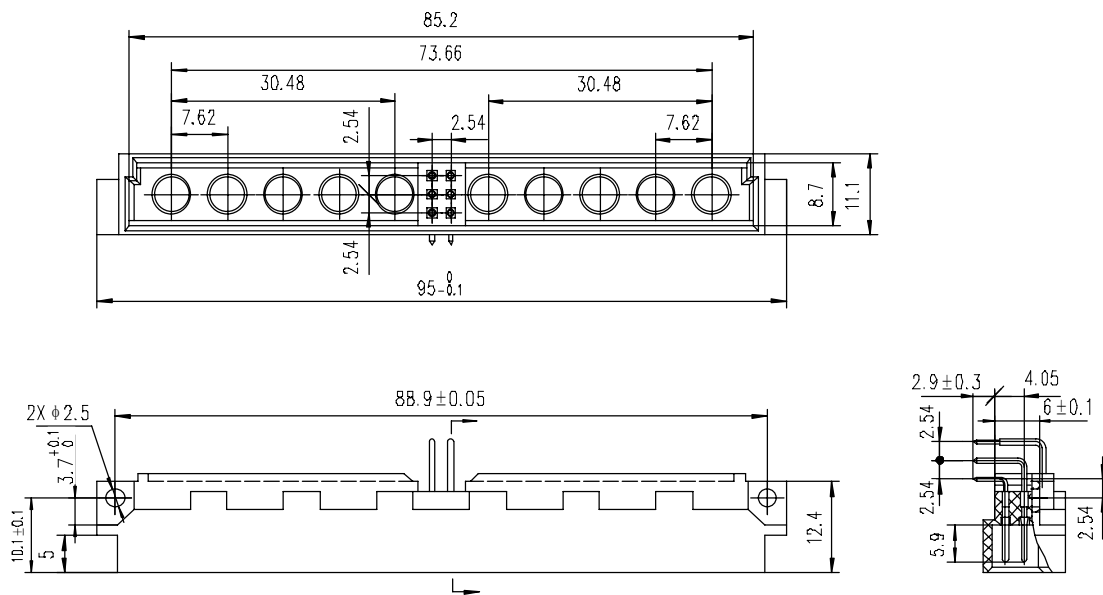

### Receptacle

Type	L
OT34-2408-X1	2.5
OT34-2408-X2	4.0

0610 insert arrangement (6 cores LF contacts, 10 cores special contacts)

Plug

Receptacle

Type	L
OT34-0610-X1	2.5
OT34-0610-X2	4.0